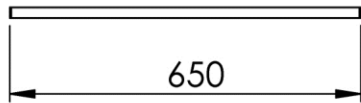

650 x 65 x 20 mm

25.59 x 2.56 x 0.79 inches

Dimensions (Width x Depth x Height)

Dimensions (Largeur x Profondeur x Hauteur)

Abmessungen (Breite x Tiefe x Höhe)

Dimensiones (Anchura x Profundidad x Altura)

Размеры (Ширина x Глубина x Высота)

Afmetingen (Breedte x Diepte x Hoogte)

GB Features

Monobloc accessory
2 fixing points per support plate, oblong holes
Direct fixing on the wall (no interface between the wall and the accessory)
Solid assembling by 2 grub screws
No visible screw
Screws and wallplugs included