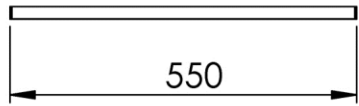

550 x 65 x 20 mm

21.65 x 2.56 x 0.79 inches

Dimensions (Width x Depth x Height)

Dimensions (Largeur x Profondeur x Hauteur)

Abmessungen (Breite x Tiefe x Höhe)

Dimensiones (Anchura x Profundidad x Altura)

Размеры (Ширина x Глубина x Высота)

Afmetingen (Breedte x Diepte x Hoogte)

GB Features

Monobloc accessory
 2 fixing points per support plate, oblong holes
 Direct fixing on the wall (no interface between the wall and the accessory)
 Solid assembling by 2 grub screws
 No visible screw
 Screws and wallplugs included