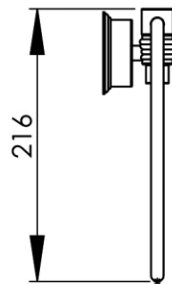

210 x 57 x 216 mm

8.27 x 2.24 x 8.5 inches

Dimensions (Width x Depth x Height)

Dimensions (Largeur x Profondeur x Hauteur)

Abmessungen (Breite x Tiefe x Höhe)

Dimensiones (Anchura x Profundidad x Altura)

Размеры (Ширина x Глубина x Высота)

Afmetingen (Breedte x Diepte x Hoogte)

GB Features

Monobloc accessory
Decorating surrounding of wall plate
3 fixing points per support plate, oblong holes
Direct fixing on the wall (no interface between the wall and the accessory)
No visible screw
Screws and wallplugs included