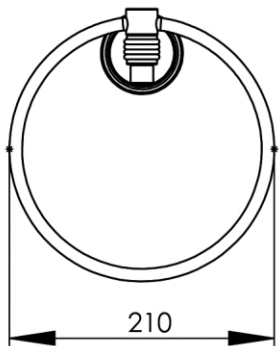

210 x 57 x 216 mm

8.27 x 2.24 x 8.5 inches

Dimensions (Width x Depth x Height)

Dimensions (Largeur x Profondeur x Hauteur)

Abmessungen (Breite x Tiefe x Höhe)

Dimensiones (Anchura x Profundidad x Altura)

Размеры (Ширина x Глубина x Высота)

Afmetingen (Breedte x Diepte x Hoogte)

GB Features

Monobloc accessory
Decorating surrounding of wall plate
3 fixing points per support plate, oblong holes
Direct fixing on the wall (no interface between the wall and the accessory)
No visible screw
Screws and wallplugs included