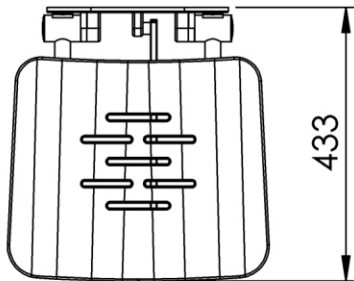

415 x 433 x 479 mm

16.34 x 17.05 x 18.86 inches

3.28kg

Dimensions (Width x Depth x Height)

Dimensions (Largeur x Profondeur x Hauteur)

Abmessungen (Breite x Tiefe x Höhe)

Dimensiones (Anchura x Profundidad x Altura)

Размеры (Ширина x Глубина x Высота)

Afmetingen (Breedte x Diepte x Hoogte)

**GB** Features

- Perforated seat for evacuation of water
- Anti bacterial treatment
- Fire protection compliance
- Smooth movement
- Tab for regulation of level
- With support leg and knuckle (adaptable in height)
- Max. live load 180kg
- 3 fixing points (triangular position)
- Covered screws
- Screws and plugs included
- To be installed on solid or reinforced walls (installation module)