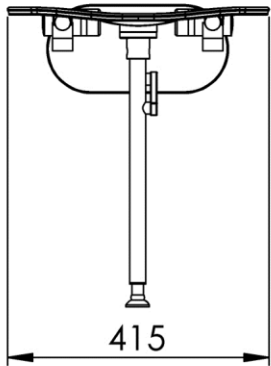

415 x 433 x 479 mm

16.34 x 17.05 x 18.86 inches

3.28kg

Dimensions (Width x Depth x Height)

Dimensions (Largeur x Profondeur x Hauteur)

Abmessungen (Breite x Tiefe x Höhe)

Dimensiones (Anchura x Profundidad x Altura)

Размеры (Ширина x Глубина x Высота)

Afmetingen (Breedte x Diepte x Hoogte)

**GB** Features

- Perforated seat for evacuation of water
- Anti bacterial treatment
- Fire protection compliance
- Smooth movement
- Tab for regulation of level
- With support leg and knuckle (adaptable in height)
- Max. live load 180kg
- 3 fixing points (triangular position)
- Covered screws
- Screws and plugs included
- To be installed on solid or reinforced walls (installation module)