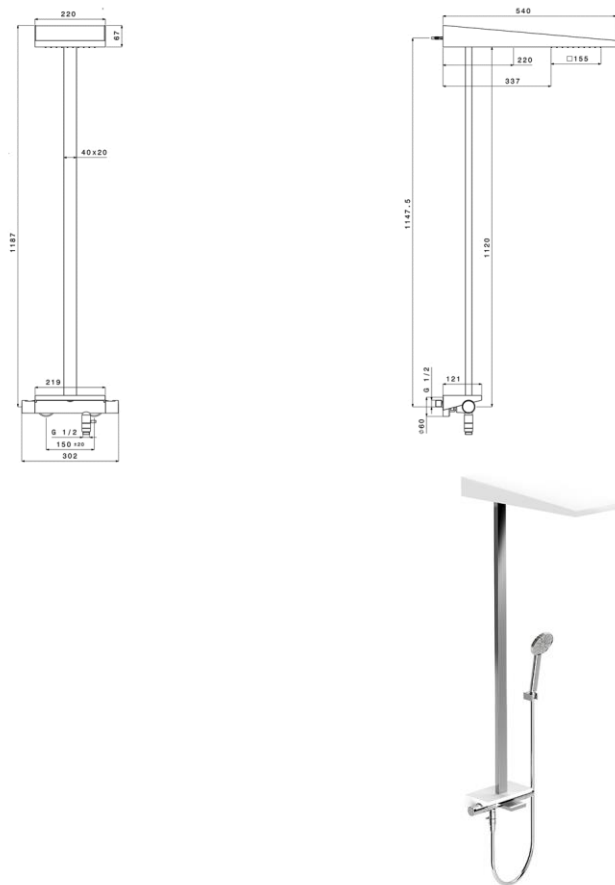

- GB** Thermostatic shower column with torrent shower + shelf - Finish Chrome & White
- FR** Colonne de douche thermostatique cascade + tablette - Finition Chrome & Blanc
- DE** Duschkolonne Kopfschwallbrause mit thermostatischer Mischbatterie + Ablage - Endfertigung Chrom & Weiss
- ES** Columna de ducha con un mezclador termostático cascada + tableta - Acabados Cromo & Blanco
- RU** Вертикальный термостатический душ Каскад, инвертор на лейку + полочка - Конечная обработка Хром & Белый
- NL** Thermostatische douchekolom met waterval en planchet - Uitvoering Chrom & Wit

Materials

Metal and ABS

Features

- Mixing valve type: Thermostatic
- System: 3 ways
- Inverter: Integrated with faucets
- Valve material: Brass
- Mechanism: Thermostatic cartridge
- Water saving: 50% (ECOstop function)
- Thermostatic cold body: Yes (PROtherm technology)
- Security 38 ° C: Yes (SECUREstop button)
- Cartridge mounting / dismounting system: Yes (EASYsystem maintenance)
- Column tube size: 40 x 20mm
- Possibility of cutting the column tube: No
- Dimension of the shower head: 153 x 153mm
- Shower head material: Brass and ABS
- Adjustable shower head: No
- Jet type: Rain and waterfall
- Anti-limescale pimples: Yes
- Hand shower size: Ø100mm
- Shower bracket: Wall
- Shower head material: ABS
- Jet type: Rain with water saving system
- Anti-limescale pimples: Yes
- Hose type: Smooth and antibacterial
- Specificity of the hose: Antitorsion
- Accessory integrated into the faucet: Shelf
- Fixing: 3 points
- Connection dimension: G 1/2 " (15-21mm)
- Mounting kit: Included