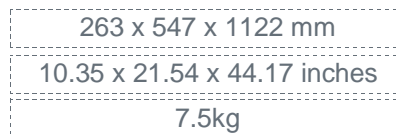

Dimensions (Width x Depth x Height)

Dimensions (Largeur x Profondeur x Hauteur)

Abmessungen (Breite x Tiefe x Höhe)

Dimensiones (Anchura x Profundidad x Altura)

Размеры (Ширина x Глубина x Высота)

Afmetingen (Breedte x Diepte x Hoogte)

Features

- Mixing valve type: Thermostatic
- System: 2 ways
- Inverter: Integrated with faucets
- Valve material: Brass
- Mechanism: Thermostatic cartridge
- Water saving: 50% (ECOstop function)
- Thermostatic cold body: Yes (PROtherm technology)
- Security 38 ° C: Yes (SECUREstop button)
- Cartridge mounting / dismounting system: Yes (EASYSYSTEM maintenance)
- Column tube size: 31 x 15mm
- Possibility of cutting the column tube: No
- Size of the shower head: 250 x 250mm
- Shower head material: Brass
- Adjustable shower head: Yes
- Jet type: Rain
- Anti-limescale pimples: Yes
- Hand shower size: 30 x 70mm
- Shower holder: integrated in the tube and adjustable in height
- Shower head material: ABS
- Jet type: rain
- Anti-limescale pimples: Yes
- Hose type: Smooth and antibacterial
- Specificity of the hose: Antitorsion
- Accessory integrated into the faucet: Shelf
- Fixing: 3 points
- Connection dimension: G 1/2 " (15-21mm)
- Mounting kit: Included
- Flow (L/min) - 3 bar pressure: 12.0 (shower head) - 9.7 (hand shower)