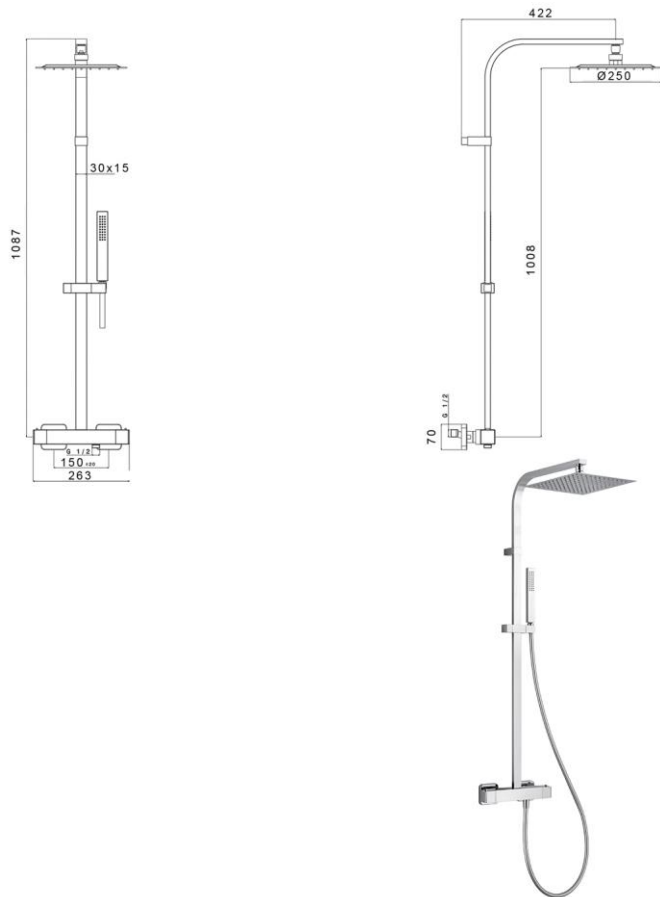

- **GB** Thermostatic shower column - Finish Chrome
- **FR** Colonne de douche thermostatique - Finition Chrome
- **DE** Duschkolonne mit thermostatischer Mischbatterie - Endfertigung Chrom
- **ES** Columna de ducha con un mezclador termostático - Acabados Cromo
- **RU** Вертикальный душ термостатический - Конечная обработка Хром
- **NL** Thermostatische douchekolom - Uitvoering Chroom

Dimensions (Width x Depth x Height)

Dimensions (Largeur x Profondeur x Hauteur)

Abmessungen (Breite x Tiefe x Höhe)

Dimensiones (Anchura x Profundidad x Altura)

Размеры (Ширина x Глубина x Высота)

Afmetingen (Breedte x Diepte x Hoogte)

Features

- Mixing valve type: Thermostatic
- System: 2 ways
- Inverter: Integrated with faucets
- Valve material: Brass
- Mechanism: Thermostatic cartridge
- Water saving: 50% (ECOstop function)
- Thermostatic cold body: Yes (PROtherm technology)
- Security 38 ° C: Yes (SECUREstop button)
- Cartridge mounting / dismounting system: Yes (EASYSYSTEM maintenance)
- Column tube size: 31 x 15mm
- Possibility of cutting the column tube: No
- Size of the shower head: 250 x 250mm
- Shower head material: Brass
- Adjustable shower head: Yes
- Jet type: Rain
- Anti-limescale pimples: Yes
- Hand shower size: 30 x 70mm
- Shower holder: integrated in the tube and adjustable in height
- Shower head material: ABS
- Jet type: rain
- Anti-limescale pimples: Yes
- Hose type: Smooth and antibacterial
- Specificity of the hose: Antitorsion
- Accessory integrated into the faucet: Shelf
- Fixing: 3 points
- Connection dimension: G 1/2 " (15-21mm)
- Mounting kit: Included
- Flow (L/min) - 3 bar pressure: 12.0 (shower head) - 9.7 (hand shower)

Materials

Metal and ABS