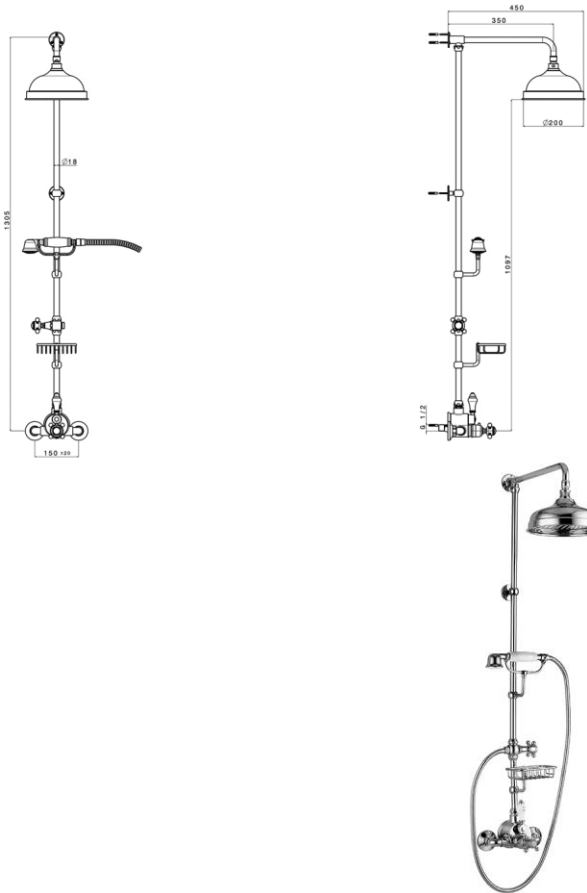

- **GB** Thermostatic shower column - Finish Chrome
- **FR** Colonne de douche thermostatique - Finition Chrome
- **DE** Duschkolonne mit thermostatischer Mischbatterie - Endfertigung Chrom
- **ES** Columna de ducha con un mezclador termostático - Acabados Cromo
- **RU** Вертикальный душ термостатический - Конечная обработка Хром
- **NL** Thermostatische douchekolom - Uitvoering Chroom

Dimensions (Width x Depth x Height)

Dimensions (Largeur x Profondeur x Hauteur)

Abmessungen (Breite x Tiefe x Höhe)

Dimensiones (Anchura x Profundidad x Altura)

Размеры (Ширина x Глубина x Высота)

Afmetingen (Breedte x Diepte x Hoogte)

200 x 450 x 1305 mm

7.87 x 17.72 x 51.38 inches

16.5kg

Features

- Mixing valve type: Thermostatic
- System: 2 ways
- Inverter: Integrated with faucets
- Valve material: Brass
- Mechanism: Thermostatic cartridge
- Water saving: 50% (ECOstop function)
- Thermostatic cold body: Yes (PROtherm technology)
- Security 38 ° C: Yes (SECUREstop button)
- Cartridge mounting / dismounting system: Yes (EASYsystem maintenance)
- Column tube dimension: Ø18mm
- Ability to cross the column tube: Yes
- Size of the shower head: Ø200mm
- Shower head material: Brass
- Apple high swivel: Yes
- Jet type: Rain
- Anti-limescale pimples: Yes
- Hand shower size: Ø52mm
- Shower holder: integrated in the tube and adjustable in height
- Material of the hand shower: Brass
- Jet type: Rain
- Anti-limescale pimples: Yes
- Hose type: Double stapling in chromed brass
- Specificity of the hose: Antitorsion
- Accessory integrated into the faucet: Soap dish
- Fixation: 4 points
- Connection dimension: G 1/2 " (15-21mm)
- Mounting kit: Included
- Flow (L/min) - 3 bar pressure: 24.5 (shower head) - 21.5 (hand shower)

Materials

Solid brass