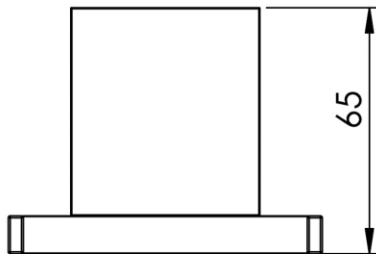

Dimensions (Width x Depth x Height)

Dimensions (Largeur x Profondeur x Hauteur)

Abmessungen (Breite x Tiefe x Höhe)

Dimensiones (Anchura x Profundidad x Altura)

Размеры (Ширина x Глубина x Высота)

Afmetingen (Breedte x Diepte x Hoogte)

83 x 65 x 26 mm

3.27 x 2.56 x 1.02 inches

GB Features

Monobloc accessory
2 fixing points per support plate, oblong holes
Direct fixing on the wall (no interface between the wall and the accessory)
Solid assembling by 2 grub screws
No visible screw
Screws and wallplugs included