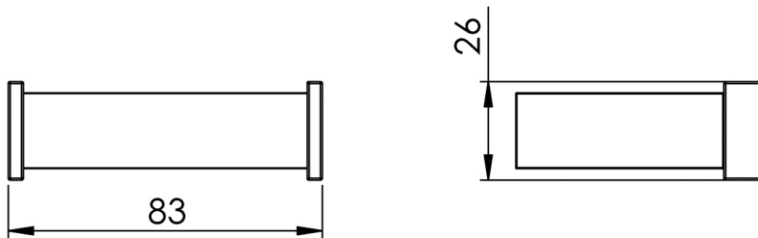

Dimensions (Width x Depth x Height)

Dimensions (Largeur x Profondeur x Hauteur)

Abmessungen (Breite x Tiefe x Höhe)

Dimensiones (Anchura x Profundidad x Altura)

Размеры (Ширина x Глубина x Высота)

Afmetingen (Breedte x Diepte x Hoogte)

83 x 65 x 26 mm

3.27 x 2.56 x 1.02 inches

GB Features

Monobloc accessory
2 fixing points per support plate, oblong holes
Direct fixing on the wall (no interface between the wall and the accessory)
Solid assembling by 2 grub screws
No visible screw
Screws and wallplugs included