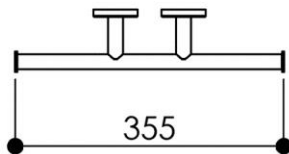

Dimensions (Width x Depth x Height)

Dimensions (Largeur x Profondeur x Hauteur)

Abmessungen (Breite x Tiefe x Höhe)

Dimensiones (Anchura x Profundidad x Altura)

Размеры (Ширина x Глубина x Высота)

Afmetingen (Breedte x Diepte x Hoogte)

355 x 82 x 58 mm

13.98 x 3.23 x 2.28 inches

0.3009kg

GB Features

Monobloc accessory
3 fixing points per support plate, oblong holes
Direct fixing on the wall (no interface between the wall and the accessory)
2 grub screws (theft protection)
No visible screw
Screws and wallplugs included