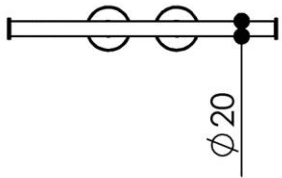

Dimensions (Width x Depth x Height)

Dimensions (Largeur x Profondeur x Hauteur)

Abmessungen (Breite x Tiefe x Höhe)

Dimensiones (Anchura x Profundidad x Altura)

Размеры (Ширина x Глубина x Высота)

Afmetingen (Breedte x Diepte x Hoogte)

355 x 82 x 58 mm

13.98 x 3.23 x 2.28 inches

0.3009kg

GB Features

Monobloc accessory
3 fixing points per support plate, oblong holes
Direct fixing on the wall (no interface between the wall and the accessory)
2 grub screws (theft protection)
No visible screw
Screws and wallplugs included