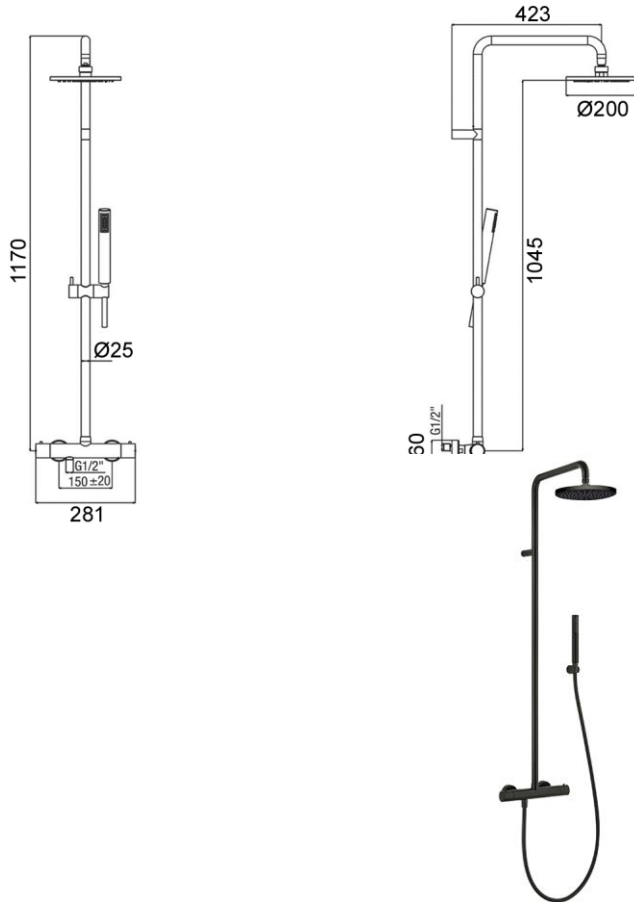

- **GB** Thermostatic shower column - Finish Matt black
- **FR** Colonne de douche thermostatique - Finition Noir mat
- **DE** Duschkolonne mit thermostatischer Mischbatterie - Endfertigung Mattschwarz
- **ES** Columna de ducha con un mezclador termostático - Acabados Negro mate
- **RU** Вертикальный душ термостатический - Конечная обработка Матовый черный
- **NL** Thermostatische douchekolom - Uitvoering Zwart mat

Dimensions (Width x Depth x Height)
Dimensions (Largeur x Profondeur x Hauteur)
Abmessungen (Breite x Tiefe x Höhe)
Dimensiones (Anchura x Profundidad x Altura)
Размеры (Ширина x Глубина x Высота)
Afmetingen (Breedte x Diepte x Hoogte)

281 x 433 x 1200 mm
11.06 x 17.05 x 47.24 inches
6kg

Features

- Mixing valve type: Thermostatic
- System: 2 ways
- Inverter: Integrated with faucets
- Valve material: Brass
- Mechanism: Thermostatic cartridge
- Water saving: 50% (ECOstop function)
- Thermostatic cold body: Yes (PROtherm technology)
- Security 38 ° C: Yes (SECUREstop button)
- Cartridge mounting / dismantling system: Yes (EASYsystem maintenance)
- Column tube size: Ø25mm
- Ability to cross the column tube: Yes
- Size of the shower head: Ø200mm
- Shower head material: Brass
- Adjustable shower head: yes
- Jet type: Rain
- Anti-limescale pimples: Yes
- Dimension of the shower: 30 x 70cm
- Shower bracket: Wall
- Shower head material: ABS
- Jet type: Rain
- Anti-limescale pimples: Yes
- Hose type: Smooth and antibacterial
- Specificity of the hose: Antitorsion
- Accessory integrated into the faucet: No
- Fixing: 3 points
- Connection dimension: G 1/2 " (15-21mm)
- Mounting kit: Included
- Flow (L/min) - 3 bar pressure: 14.0 (shower head) - 11.3 (hand shower)

Materials

Metal and ABS