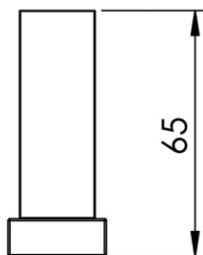

Dimensions (Width x Depth x Height)

Dimensions (Largeur x Profondeur x Hauteur)

Abmessungen (Breite x Tiefe x Höhe)

Dimensiones (Anchura x Profundidad x Altura)

Размеры (Ширина x Глубина x Высота)

Afmetingen (Breedte x Diepte x Hoogte)

26 x 65 x 61 mm

1.02 x 2.56 x 2.4 inches

GB Features

Monobloc accessory
2 fixing points per support plate, oblong holes
Direct fixing on the wall (no interface between the wall and the accessory)
Solid assembling by 2 grub screws
No visible screw
Screws and wallplugs included