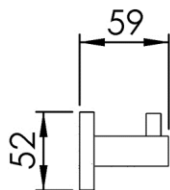

Dimensions (Width x Depth x Height)

Dimensions (Largeur x Profondeur x Hauteur)

Abmessungen (Breite x Tiefe x Höhe)

Dimensiones (Anchura x Profundidad x Altura)

Размеры (Ширина x Глубина x Высота)

Afmetingen (Breedte x Diepte x Hoogte)

52 x 59 x 52 mm

2.05 x 2.32 x 2.05 inches

0.22kg

GB Features

Monobloc accessory
 3 fixing points per support plate, oblong holes
 Direct fixing on the wall (no interface between the wall and the accessory)
 2 grub screws (theft protection)
 No visible screw
 Screws and wallplugs included