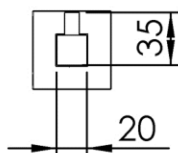

Dimensions (Width x Depth x Height)

Dimensions (Largeur x Profondeur x Hauteur)

Abmessungen (Breite x Tiefe x Höhe)

Dimensiones (Anchura x Profundidad x Altura)

Размеры (Ширина x Глубина x Высота)

Afmetingen (Breedte x Diepte x Hoogte)

52 x 59 x 52 mm

2.05 x 2.32 x 2.05 inches

0.22kg

GB Features

Monobloc accessory
 3 fixing points per support plate, oblong holes
 Direct fixing on the wall (no interface between the wall and the accessory)
 2 grub screws (theft protection)
 No visible screw
 Screws and wallplugs included