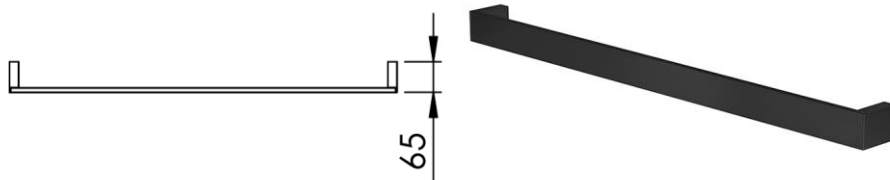

- GB** Towel holder 80cm - Finish Matt black
- FR** Porte-serviettes 1 branche fixe 80cm - Finition Noir mat
- DE** Handtuchhalter 80cm - Endfertigung Mattschwarz
- ES** Toallero barra 80cm - Acabados Negro mate
- RU** Полотенцедержатель 80см - Конечная обработка Матовый черный
- NL** Enkele handdoekhouder 80cm - Uitvoering Zwart mat

820 x 65 x 50 mm

32.28 x 2.56 x 1.97 inches

#### GB Features

Monobloc accessory  
2 fixing points per support plate, oblong holes  
Direct fixing on the wall (no interface between the wall and the accessory)  
Solid assembling by 2 grub screws  
No visible screw  
Screws and wallplugs included