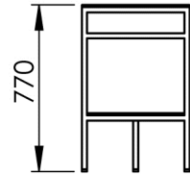

- GB** Vanity unit 180 x 50cm - Finish Supreme Gold & Kos White
- FR** Meuble vasque 180 x 50cm - Finition Supreme Gold & Blanc Kos
- DE** Waschtischmöbel 180 x 50cm - Endfertigung Supreme Gold & Weiss Kos
- ES** Mueble para lavabo 180 x 50cm - Acabados Supreme Gold & Blanco Kos
- RU** Столешница под раковину 180 x 50cm - Конечная обработка Супрем Голд & Белый Кос
- NL** Wastafelmeubel 180 x 50cm - Uitvoering Supreme Goud & Wit Kos

Plateau supérieur à définir :

- Couleur
- Variante vasque(s)

1800 x 500 x 770 mm

70.87 x 19.69 x 30.31 inches

Dimensions (Width x Depth x Height)

Dimensions (Largeur x Profondeur x Hauteur)

Abmessungen (Breite x Tiefe x Höhe)

Dimensiones (Anchura x Profundidad x Altura)

Размеры (Ширина x Глубина x Высота)

Afmetingen (Breedte x Diepte x Hoogte)

Features

Installation type: To stand
 Drilling plan: To be defined at the order
 Customizable Tray Color: Kos White / Ingo Black / Arizona Beige / London Gray / Commodore Green / Jaipur Red / Antrim Gray / Brome Gray (other finish on request)
 Customizable structure color: Matt black / Matt white / Supreme Gold / Timeless Rust (other finish on request)
 Possibility of installation of basin: Yes
 Possibility of installation of faucets: Yes
 Possibility of installing accessories: Yes
 Surface type: Nanotechnology composite
 Touch type: Silky
 Color type: Deep and intense
 Reflectivity: Low, extremely matte surface
 Waterproof: Yes
 Antistatic: Yes
 Anti-fingerprint: Yes
 Light resistance: Yes
 Mold resistance: Yes
 Impact resistance: Yes
 Scratch and abrasion resistance: Yes
 Resistance to dry heat: Yes
 Resistance to solvents and household products: Yes
 Enhanced antibacterial properties: Yes
 Visible screws: No
 Comes assembled: Yes
 Possibility of wall mounting: Yes
 Wall reinforcement to be provided for installation: No
 Complements: Screws and dowels included