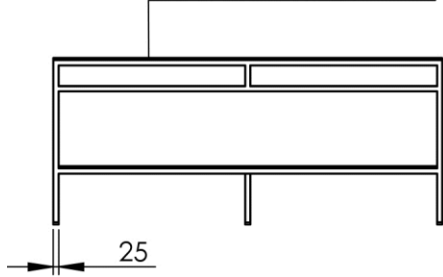

- GB** Vanity unit 180 x 50cm - Finish Supreme Gold & Kos White
- FR** Meuble vasque 180 x 50cm - Finition Supreme Gold & Blanc Kos
- DE** Waschtischmöbel 180 x 50cm - Endfertigung Supreme Gold & Weiss Kos
- ES** Mueble para lavabo 180 x 50cm - Acabados Supreme Gold & Blanco Kos
- RU** Столешница под раковину 180 x 50cm - Конечная обработка Супрем Голд & Белый Кос
- NL** Wastafelmeubel 180 x 50cm - Uitvoering Supreme Goud & Wit Kos

Plateau supérieur à définir :

- Couleur
- Variante vasque(s)

1800 x 500 x 770 mm

70.87 x 19.69 x 30.31 inches

Dimensions (Width x Depth x Height)

Dimensions (Largeur x Profondeur x Hauteur)

Abmessungen (Breite x Tiefe x Höhe)

Dimensiones (Anchura x Profundidad x Altura)

Размеры (Ширина x Глубина x Высота)

Afmetingen (Breedte x Diepte x Hoogte)

Features

Installation type: To stand
 Drilling plan: To be defined at the order
 Customizable Tray Color: Kos White / Ingo Black / Arizona Beige / London Gray / Commodore Green / Jaipur Red / Antrim Gray / Brome Gray (other finish on request)
 Customizable structure color: Matt black / Matt white / Supreme Gold / Timeless Rust (other finish on request)
 Possibility of installation of basin: Yes
 Possibility of installation of faucets: Yes
 Possibility of installing accessories: Yes
 Surface type: Nanotechnology composite
 Touch type: Silky
 Color type: Deep and intense
 Reflectivity: Low, extremely matte surface
 Waterproof: Yes
 Antistatic: Yes
 Anti-fingerprint: Yes
 Light resistance: Yes
 Mold resistance: Yes
 Impact resistance: Yes
 Scratch and abrasion resistance: Yes
 Resistance to dry heat: Yes
 Resistance to solvents and household products: Yes
 Enhanced antibacterial properties: Yes
 Visible screws: No
 Comes assembled: Yes
 Possibility of wall mounting: Yes
 Wall reinforcement to be provided for installation: No
 Complements: Screws and dowels included