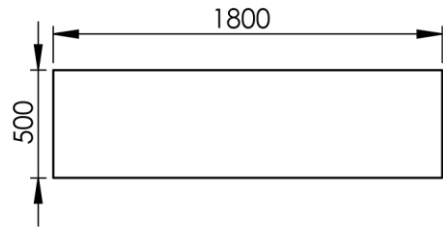

- GB** Vanity unit 180 x 50cm - Finish Supreme Gold & Kos White
- FR** Meuble vasque 180 x 50cm - Finition Supreme Gold & Blanc Kos
- DE** Waschtischmöbel 180 x 50cm - Endfertigung Supreme Gold & Weiss Kos
- ES** Mueble para lavabo 180 x 50cm - Acabados Supreme Gold & Blanco Kos
- RU** Столешница под раковину 180 x 50cm - Конечная обработка Супрем Голд & Белый Кос
- NL** Wastafelmeubel 180 x 50cm - Uitvoering Supreme Goud & Wit Kos

Plateau supérieur à définir :

- Couleur
- Variante vasque(s)

1800 x 500 x 770 mm

70.87 x 19.69 x 30.31 inches

Dimensions (Width x Depth x Height)

Dimensions (Largeur x Profondeur x Hauteur)

Abmessungen (Breite x Tiefe x Höhe)

Dimensiones (Anchura x Profundidad x Altura)

Размеры (Ширина x Глубина x Высота)

Afmetingen (Breedte x Diepte x Hoogte)

Features

Installation type: To stand
 Drilling plan: To be defined at the order
 Customizable Tray Color: Kos White / Ingo Black / Arizona Beige / London Gray / Commodore Green / Jaipur Red / Antrim Gray / Brome Gray (other finish on request)
 Customizable structure color: Matt black / Matt white / Supreme Gold / Timeless Rust (other finish on request)
 Possibility of installation of basin: Yes
 Possibility of installation of faucets: Yes
 Possibility of installing accessories: Yes
 Surface type: Nanotechnology composite
 Touch type: Silky
 Color type: Deep and intense
 Reflectivity: Low, extremely matte surface
 Waterproof: Yes
 Antistatic: Yes
 Anti-fingerprint: Yes
 Light resistance: Yes
 Mold resistance: Yes
 Impact resistance: Yes
 Scratch and abrasion resistance: Yes
 Resistance to dry heat: Yes
 Resistance to solvents and household products: Yes
 Enhanced antibacterial properties: Yes
 Visible screws: No
 Comes assembled: Yes
 Possibility of wall mounting: Yes
 Wall reinforcement to be provided for installation: No
 Complements: Screws and dowels included