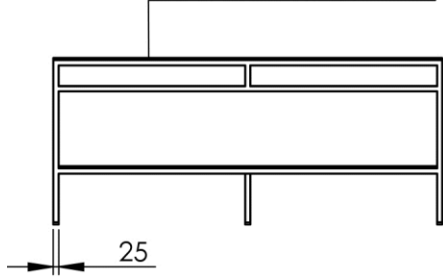

- GB** Vanity unit 180 x 50cm - Finish Matt black & Kos White
- FR** Meuble vasque 180 x 50cm - Finition Noir mat & Blanc Kos
- DE** Waschtischmöbel 180 x 50cm - Endfertigung Mattschwarz & Weiss Kos
- ES** Mueble para lavabo 180 x 50cm - Acabados Negro mate & Blanco Kos
- RU** Столешница под раковину 180 x 50cm - Конечная обработка Матовый черный & Белый Кос
- NL** Wastafelmeubel 180 x 50cm - Uitvoering Zwart mat & Wit Kos

Plateau supérieur à définir :

- Couleur
- Variante vasque(s)

Dimensions (Width x Depth x Height)

Dimensions (Largeur x Profondeur x Hauteur)

Abmessungen (Breite x Tiefe x Höhe)

Dimensiones (Anchura x Profundidad x Altura)

Размеры (Ширина x Глубина x Высота)

Afmetingen (Breedte x Diepte x Hoogte)

1800 x 500 x 770 mm

70.87 x 19.69 x 30.31 inches

41kg

Features

- Installation type: To stand
- Drilling plan: To be defined at the order
- Customizable Tray Color: Kos White / Ingo Black / Arizona Beige / London Gray / Commodore Green / Jaipur Red / Antrim Gray / Brome Gray (other finish on request)
- Customizable structure color: Matt black / Matt white / Supreme Gold / Timeless Rust (other finish on request)
- Possibility of installation of basin: Yes
- Possibility of installation of faucets: Yes
- Possibility of installing accessories: Yes
- Surface type: Nanotechnology composite
- Touch type: Silky
- Color type: Deep and intense
- Reflectivity: Low, extremely matte surface
- Waterproof: Yes
- Antistatic: Yes
- Anti-fingerprint: Yes
- Light resistance: Yes
- Mold resistance: Yes
- Impact resistance: Yes
- Scratch and abrasion resistance: Yes
- Resistance to dry heat: Yes
- Resistance to solvents and household products: Yes
- Enhanced antibacterial properties: Yes
- Visible screws: No
- Comes assembled: Yes
- Possibility of wall mounting: Yes
- Wall reinforcement to be provided for installation: No
- Complements: Screws and dowels included