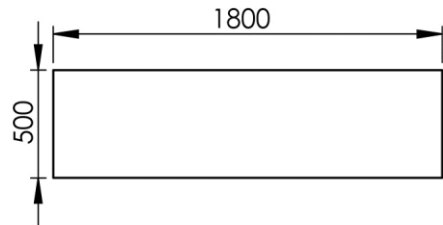

- GB** Vanity unit 180 x 50cm - Finish Matt black & Kos White
- FR** Meuble vasque 180 x 50cm - Finition Noir mat & Blanc Kos
- DE** Waschtischmöbel 180 x 50cm - Endfertigung Mattschwarz & Weiss Kos
- ES** Mueble para lavabo 180 x 50cm - Acabados Negro mate & Blanco Kos
- RU** Столешница под раковину 180 x 50cm - Конечная обработка Матовый черный & Белый Кос
- NL** Wastafelmeubel 180 x 50cm - Uitvoering Zwart mat & Wit Kos

Plateau supérieur à définir :

- Couleur
- Variante vasque(s)

Dimensions (Width x Depth x Height)

Dimensions (Largeur x Profondeur x Hauteur)

Abmessungen (Breite x Tiefe x Höhe)

Dimensiones (Anchura x Profundidad x Altura)

Размеры (Ширина x Глубина x Высота)

Afmetingen (Breedte x Diepte x Hoogte)

1800 x 500 x 770 mm

70.87 x 19.69 x 30.31 inches

41kg

Features

- Installation type: To stand
- Drilling plan: To be defined at the order
- Customizable Tray Color: Kos White / Ingo Black / Arizona Beige / London Gray / Commodore Green / Jaipur Red / Antrim Gray / Brome Gray (other finish on request)
- Customizable structure color: Matt black / Matt white / Supreme Gold / Timeless Rust (other finish on request)
- Possibility of installation of basin: Yes
- Possibility of installation of faucets: Yes
- Possibility of installing accessories: Yes
- Surface type: Nanotechnology composite
- Touch type: Silky
- Color type: Deep and intense
- Reflectivity: Low, extremely matte surface
- Waterproof: Yes
- Antistatic: Yes
- Anti-fingerprint: Yes
- Light resistance: Yes
- Mold resistance: Yes
- Impact resistance: Yes
- Scratch and abrasion resistance: Yes
- Resistance to dry heat: Yes
- Resistance to solvents and household products: Yes
- Enhanced antibacterial properties: Yes
- Visible screws: No
- Comes assembled: Yes
- Possibility of wall mounting: Yes
- Wall reinforcement to be provided for installation: No
- Complements: Screws and dowels included