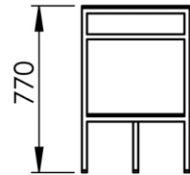

- GB** Vanity unit 180 x 50cm - Finish Matt black & Kos White
- FR** Meuble vasque 180 x 50cm - Finition Noir mat & Blanc Kos
- DE** Waschtischmöbel 180 x 50cm - Endfertigung Mattschwarz & Weiss Kos
- ES** Mueble para lavabo 180 x 50cm - Acabados Negro mate & Blanco Kos
- RU** Столешница под раковину 180 x 50cm - Конечная обработка Матовый черный & Белый Кос
- NL** Wastafelmeubel 180 x 50cm - Uitvoering Zwart mat & Wit Kos

Plateau supérieur à définir :

- Couleur
- Variante vasque(s)

Dimensions (Width x Depth x Height)

Dimensions (Largeur x Profondeur x Hauteur)

Abmessungen (Breite x Tiefe x Höhe)

Dimensiones (Anchura x Profundidad x Altura)

Размеры (Ширина x Глубина x Высота)

Afmetingen (Breedte x Diepte x Hoogte)

1800 x 500 x 770 mm

70.87 x 19.69 x 30.31 inches

41kg

Features

- Installation type: To stand
- Drilling plan: To be defined at the order
- Customizable Tray Color: Kos White / Ingo Black / Arizona Beige / London Gray / Commodore Green / Jaipur Red / Antrim Gray / Brome Gray (other finish on request)
- Customizable structure color: Matt black / Matt white / Supreme Gold / Timeless Rust (other finish on request)
- Possibility of installation of basin: Yes
- Possibility of installation of faucets: Yes
- Possibility of installing accessories: Yes
- Surface type: Nanotechnology composite
- Touch type: Silky
- Color type: Deep and intense
- Reflectivity: Low, extremely matte surface
- Waterproof: Yes
- Antistatic: Yes
- Anti-fingerprint: Yes
- Light resistance: Yes
- Mold resistance: Yes
- Impact resistance: Yes
- Scratch and abrasion resistance: Yes
- Resistance to dry heat: Yes
- Resistance to solvents and household products: Yes
- Enhanced antibacterial properties: Yes
- Visible screws: No
- Comes assembled: Yes
- Possibility of wall mounting: Yes
- Wall reinforcement to be provided for installation: No
- Complements: Screws and dowels included