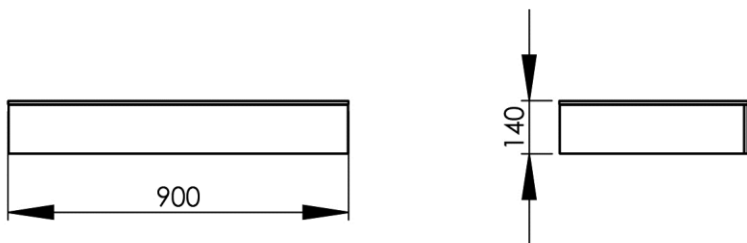

- GB** Hanging washtable 90 x 50cm - Finish Kos White
- FR** Plan vasque suspendu 90 x 50cm - Finition Blanc Kos
- DE** Hängewaschtisch 90 x 50cm - Endfertigung Weiss Kos
- ES** Plan suspendido 90 x 50cm - Acabados Blanco Kos
- RU** Столешница для раковины подвесная 90 x 50cm - Конечная обработка Белый Кос
- NL** Hangend wastafelmeubel 90 x 50cm - Uitvoering Wit Kos

Dimensions (Width x Depth x Height)
Dimensions (Largeur x Profondeur x Hauteur)
 Abmessungen (Breite x Tiefe x Höhe)
Dimensiones (Anchura x Profundidad x Altura)
 Размеры (Ширина x Глубина x Высота)
Afmetingen (Breedte x Diepte x Hoogte)

900 x 500 x 140 mm
 35.43 x 19.69 x 5.51 inches
 15.4211kg

Features

Installation Type: Hanging
 Drilling plan: To be defined at the order
 Customizable Tray Color: Kos White / Ingo Black / Arizona Beige / London Gray / Commodore Green / Jaipur Red / Antrim Gray / Brome Gray (other finish on request)
 Possibility of installation of basin: Yes
 Possibility of installation of faucets: Yes
 Possibility of installing accessories: Yes
 Surface type: Nanotechnology composite
 Touch type: Silky
 Color type: Deep and intense
 Reflectivity: Low, extremely matte surface
 Waterproof: Yes
 Antistatic: Yes
 Anti-fingerprint: Yes
 Light resistance: Yes
 Mold resistance: Yes
 Impact resistance: Yes
 Scratch and abrasion resistance: Yes
 Resistance to dry heat: Yes
 Resistance to solvents and household products: Yes
 Enhanced antibacterial properties: Yes
 Visible screws: No
 Comes assembled: Yes
 Possibility of wall mounting: Yes
 Wall reinforcement to be provided for installation: Yes
 Complements: Screws and dowels included