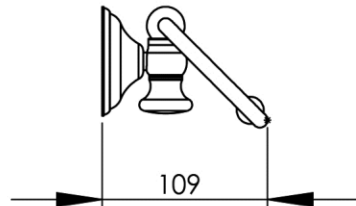

160 x 109 x 80 mm

6.3 x 4.29 x 3.15 inches

Dimensions (Width x Depth x Height)

Dimensions (Largeur x Profondeur x Hauteur)

Abmessungen (Breite x Tiefe x Höhe)

Dimensiones (Anchura x Profundidad x Altura)

Размеры (Ширина x Глубина x Высота)

Afmetingen (Breedte x Diepte x Hoogte)

GB Features

Monobloc accessory
Decorating surrounding of wall plate
3 fixing points per support plate, oblong holes
Direct fixing on the wall (no interface between the wall and the accessory)
No visible screw
Screws and wallplugs included