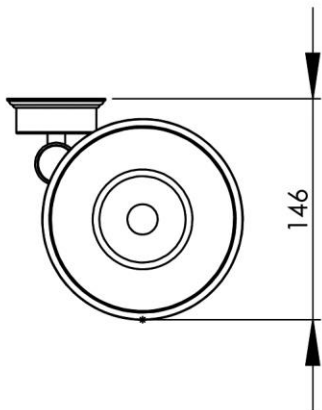

156 x 146 x 84 mm

6.14 x 5.75 x 3.31 inches

Dimensions (Width x Depth x Height)

Dimensions (Largeur x Profondeur x Hauteur)

Abmessungen (Breite x Tiefe x Höhe)

Dimensiones (Anchura x Profundidad x Altura)

Размеры (Ширина x Глубина x Высота)

Afmetingen (Breedte x Diepte x Hoogte)

**GB Features**

Monobloc accessory  
Decorating surrounding of wall plate  
3 fixing points per support plate, oblong holes  
Direct fixing on the wall (no interface between the wall and the accessory)  
No visible screw  
Screws and wallplugs included