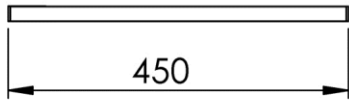

450 x 65 x 20 mm

17.72 x 2.56 x 0.79 inches

Dimensions (Width x Depth x Height)

Dimensions (Largeur x Profondeur x Hauteur)

Abmessungen (Breite x Tiefe x Höhe)

Dimensiones (Anchura x Profundidad x Altura)

Размеры (Ширина x Глубина x Высота)

Afmetingen (Breedte x Diepte x Hoogte)

GB Features

Monobloc accessory
 2 fixing points per support plate, oblong holes
 Direct fixing on the wall (no interface between the wall and the accessory)
 Solid assembling by 2 grub screws
 No visible screw
 Screws and wallplugs included