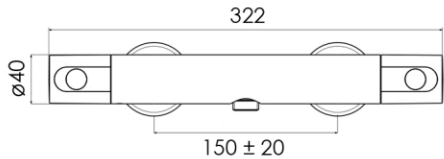

Dimensions (Width x Depth x Height)

Dimensions (Largeur x Profondeur x Hauteur)

Abmessungen (Breite x Tiefe x Höhe)

Dimensiones (Anchura x Profundidad x Altura)

Размеры (Ширина x Глубина x Высота)

Afmetingen (Breedte x Diepte x Hoogte)

322 x 94 x 60 mm

12.68 x 3.7 x 2.36 inches

2kg

## Features

Mixing valve type: Thermostatic for shower  
 System: 1 way  
 Inverter: No  
 Valve material: Brass  
 Mechanism: Thermostatic cartridge  
 Water saving: 50% (ECOstop function)  
 Thermostatic cold body: Yes (PROtherm technology)  
 Security 38 ° C: Yes (SECUREstop button)  
 Cartridge mounting / dismantling system: Yes (EASYSsystem maintenance)  
 Shower and hose kit: No  
 Shower holder: No  
 Accessory integrated into the faucet: No  
 Wall installation: Yes  
 Drilling type: 2 holes  
 Connection dimension: G 1/2 " (15-21mm)  
 Mounting kit: Included  
 Flow (L/min) - 3 bar pressure: 23.1