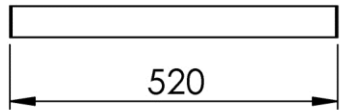

Dimensions (Width x Depth x Height)

Dimensions (Largeur x Profondeur x Hauteur)

Abmessungen (Breite x Tiefe x Höhe)

Dimensiones (Anchura x Profundidad x Altura)

Размеры (Ширина x Глубина x Высота)

Afmetingen (Breedte x Diepte x Hoogte)

520 x 65 x 50 mm

20.47 x 2.56 x 1.97 inches

0.5636kg

GB Features

Monobloc accessory
2 fixing points per support plate, oblong holes
Direct fixing on the wall (no interface between the wall and the accessory)
Solid assembling by 2 grub screws
No visible screw
Screws and wallplugs included