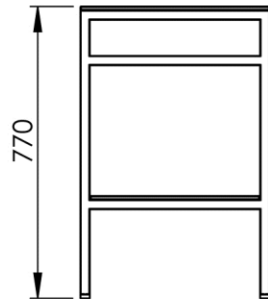

- GB** Vanity unit 90 x 50cm - Finish Timeless Rust & Kos White
- FR** Meuble vasque 90 x 50cm - Finition Timeless Rust & Blanc Kos
- DE** Waschtischmöbel 90 x 50cm - Endfertigung Timeless Rust & Weiss Kos
- ES** Mueble para lavabo 90 x 50cm - Acabados Timeless Rust & Blanco Kos
- RU** Столешница под раковину 90 x 50cm - Конечная обработка Таймлес Раст & Белый Кос
- NL** Wastafelmeubel 90 x 50cm - Uitvoering Timeless Roest & Wit Kos

Plateau supérieur à définir :

- Couleur
- Variante vasque(s)

Dimensions (Width x Depth x Height)

Dimensions (Largeur x Profondeur x Hauteur)

Abmessungen (Breite x Tiefe x Höhe)

Dimensiones (Anchura x Profundidad x Altura)

Размеры (Ширина x Глубина x Высота)

Afmetingen (Breedte x Diepte x Hoogte)

900 x 500 x 770 mm

35.43 x 19.69 x 30.31 inches

18.3638kg

Features

- Installation type: To stand
- Drilling plan: To be defined at the order
- Customizable Tray Color: Kos White / Ingo Black / Arizona Beige / London Gray / Commodore Green / Jaipur Red / Antrim Gray / Brome Gray (other finish on request)
- Customizable structure color: Matt black / Matt white / Supreme Gold / Timeless Rust (other finish on request)
- Possibility of installation of basin: Yes
- Possibility of installation of faucets: Yes
- Possibility of installing accessories: Yes
- Surface type: Nanotechnology composite
- Touch type: Silky
- Color type: Deep and intense
- Reflectivity: Low, extremely matte surface
- Waterproof: Yes
- Antistatic: Yes
- Anti-fingerprint: Yes
- Light resistance: Yes
- Mold resistance: Yes
- Impact resistance: Yes
- Scratch and abrasion resistance: Yes
- Resistance to dry heat: Yes
- Resistance to solvents and household products: Yes
- Enhanced antibacterial properties: Yes
- Visible screws: No
- Comes assembled: Yes
- Possibility of wall mounting: Yes
- Wall reinforcement to be provided for installation: No
- Complements: Screws and dowels included