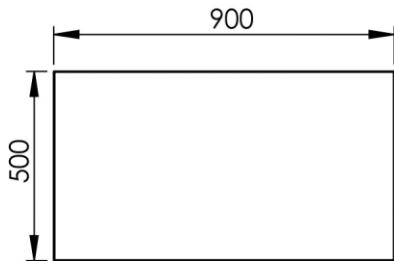

- GB** Vanity unit 90 x 50cm - Finish Timeless Rust & Kos White
- FR** Meuble vasque 90 x 50cm - Finition Timeless Rust & Blanc Kos
- DE** Waschtischmöbel 90 x 50cm - Endfertigung Timeless Rust & Weiss Kos
- ES** Mueble para lavabo 90 x 50cm - Acabados Timeless Rust & Blanco Kos
- RU** Столешница под раковину 90 x 50cm - Конечная обработка Таймлес Раст & Белый Кос
- NL** Wastafelmeubel 90 x 50cm - Uitvoering Timeless Roest & Wit Kos

Plateau supérieur à définir :

- Couleur
- Variante vasque(s)

Dimensions (Width x Depth x Height)

Dimensions (Largeur x Profondeur x Hauteur)

Abmessungen (Breite x Tiefe x Höhe)

Dimensiones (Anchura x Profundidad x Altura)

Размеры (Ширина x Глубина x Высота)

Afmetingen (Breedte x Diepte x Hoogte)

900 x 500 x 770 mm

35.43 x 19.69 x 30.31 inches

18.3638kg

Features

- Installation type: To stand
- Drilling plan: To be defined at the order
- Customizable Tray Color: Kos White / Ingo Black / Arizona Beige / London Gray / Commodore Green / Jaipur Red / Antrim Gray / Brome Gray (other finish on request)
- Customizable structure color: Matt black / Matt white / Supreme Gold / Timeless Rust (other finish on request)
- Possibility of installation of basin: Yes
- Possibility of installation of faucets: Yes
- Possibility of installing accessories: Yes
- Surface type: Nanotechnology composite
- Touch type: Silky
- Color type: Deep and intense
- Reflectivity: Low, extremely matte surface
- Waterproof: Yes
- Antistatic: Yes
- Anti-fingerprint: Yes
- Light resistance: Yes
- Mold resistance: Yes
- Impact resistance: Yes
- Scratch and abrasion resistance: Yes
- Resistance to dry heat: Yes
- Resistance to solvents and household products: Yes
- Enhanced antibacterial properties: Yes
- Visible screws: No
- Comes assembled: Yes
- Possibility of wall mounting: Yes
- Wall reinforcement to be provided for installation: No
- Complements: Screws and dowels included