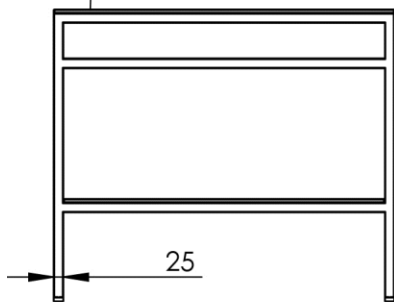

- GB** Vanity unit 90 x 50cm - Finish Timeless Rust & Kos White
- FR** Meuble vasque 90 x 50cm - Finition Timeless Rust & Blanc Kos
- DE** Waschtischmöbel 90 x 50cm - Endfertigung Timeless Rust & Weiss Kos
- ES** Mueble para lavabo 90 x 50cm - Acabados Timeless Rust & Blanco Kos
- RU** Столешница под раковину 90 x 50cm - Конечная обработка Таймлес Раст & Белый Кос
- NL** Wastafelmeubel 90 x 50cm - Uitvoering Timeless Roest & Wit Kos

Plateau supérieur à définir :

- Couleur
- Variante vasque(s)

Dimensions (Width x Depth x Height)

Dimensions (Largeur x Profondeur x Hauteur)

Abmessungen (Breite x Tiefe x Höhe)

Dimensiones (Anchura x Profundidad x Altura)

Размеры (Ширина x Глубина x Высота)

Afmetingen (Breedte x Diepte x Hoogte)

900 x 500 x 770 mm

35.43 x 19.69 x 30.31 inches

18.3638kg

Features

- Installation type: To stand
- Drilling plan: To be defined at the order
- Customizable Tray Color: Kos White / Ingo Black / Arizona Beige / London Gray / Commodore Green / Jaipur Red / Antrim Gray / Brome Gray (other finish on request)
- Customizable structure color: Matt black / Matt white / Supreme Gold / Timeless Rust (other finish on request)
- Possibility of installation of basin: Yes
- Possibility of installation of faucets: Yes
- Possibility of installing accessories: Yes
- Surface type: Nanotechnology composite
- Touch type: Silky
- Color type: Deep and intense
- Reflectivity: Low, extremely matte surface
- Waterproof: Yes
- Antistatic: Yes
- Anti-fingerprint: Yes
- Light resistance: Yes
- Mold resistance: Yes
- Impact resistance: Yes
- Scratch and abrasion resistance: Yes
- Resistance to dry heat: Yes
- Resistance to solvents and household products: Yes
- Enhanced antibacterial properties: Yes
- Visible screws: No
- Comes assembled: Yes
- Possibility of wall mounting: Yes
- Wall reinforcement to be provided for installation: No
- Complements: Screws and dowels included