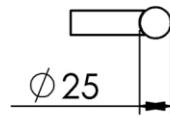

281 x 80 x 25 mm

11.06 x 3.15 x 0.98 inches

Dimensions (Width x Depth x Height)

Dimensions (Largeur x Profondeur x Hauteur)

Abmessungen (Breite x Tiefe x Höhe)

Dimensiones (Anchura x Profundidad x Altura)

Размеры (Ширина x Глубина x Высота)

Afmetingen (Breedte x Diepte x Hoogte)

GB Features

Monobloc accessory
2 fixing points per support plate, oblong holes
Direct fixing on the wall (no interface between the wall and the accessory)
Solid assembling by 2 grub screws
No visible screw
Screws and wallplugs included