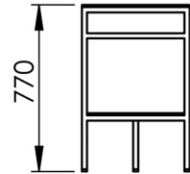

- GB** Vanity unit 180 x 50cm - Finish Matt white & Kos White
- FR** Meuble vasque 180 x 50cm - Finition Blanc mat & Blanc Kos
- DE** Waschtischmöbel 180 x 50cm - Endfertigung Mattweiss & Weiss Kos
- ES** Mueble para lavabo 180 x 50cm - Acabados Blanco mate & Blanco Kos
- RU** Столешница под раковину 180 x 50cm - Конечная обработка Белый матовый & Белый Кос
- NL** Wastafelmeubel 180 x 50cm - Uitvoering Wit mat & Wit Kos

Plateau supérieur à définir :

- Couleur
- Variante vasque(s)

1800 x 500 x 770 mm

70.87 x 19.69 x 30.31 inches

Dimensions (Width x Depth x Height)

Dimensions (Largeur x Profondeur x Hauteur)

Abmessungen (Breite x Tiefe x Höhe)

Dimensiones (Anchura x Profundidad x Altura)

Размеры (Ширина x Глубина x Высота)

Afmetingen (Breedte x Diepte x Hoogte)

Features

- Installation type: To stand
- Drilling plan: To be defined at the order
- Customizable Tray Color: Kos White / Ingo Black / Arizona Beige / London Gray / Commodore Green / Jaipur Red / Antrim Gray / Brome Gray (other finish on request)
- Customizable structure color: Matt black / Matt white / Supreme Gold / Timeless Rust (other finish on request)
- Possibility of installation of basin: Yes
- Possibility of installation of faucets: Yes
- Possibility of installing accessories: Yes
- Surface type: Nanotechnology composite
- Touch type: Silky
- Color type: Deep and intense
- Reflectivity: Low, extremely matte surface
- Waterproof: Yes
- Antistatic: Yes
- Anti-fingerprint: Yes
- Light resistance: Yes
- Mold resistance: Yes
- Impact resistance: Yes
- Scratch and abrasion resistance: Yes
- Resistance to dry heat: Yes
- Resistance to solvents and household products: Yes
- Enhanced antibacterial properties: Yes
- Visible screws: No
- Comes assembled: Yes
- Possibility of wall mounting: Yes
- Wall reinforcement to be provided for installation: No
- Complements: Screws and dowels included