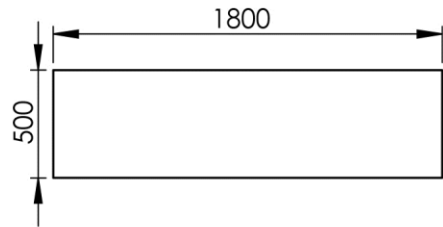

- GB** Vanity unit 180 x 50cm - Finish Matt white & Kos White
- FR** Meuble vasque 180 x 50cm - Finition Blanc mat & Blanc Kos
- DE** Waschtischmöbel 180 x 50cm - Endfertigung Mattweiss & Weiss Kos
- ES** Mueble para lavabo 180 x 50cm - Acabados Blanco mate & Blanco Kos
- RU** Столешница под раковину 180 x 50cm - Конечная обработка Белый матовый & Белый Кос
- NL** Wastafelmeubel 180 x 50cm - Uitvoering Wit mat & Wit Kos

Plateau supérieur à définir :

- Couleur
- Variante vasque(s)

1800 x 500 x 770 mm

70.87 x 19.69 x 30.31 inches

Dimensions (Width x Depth x Height)

Dimensions (Largeur x Profondeur x Hauteur)

Abmessungen (Breite x Tiefe x Höhe)

Dimensiones (Anchura x Profundidad x Altura)

Размеры (Ширина x Глубина x Высота)

Afmetingen (Breedte x Diepte x Hoogte)

Features

- Installation type: To stand
- Drilling plan: To be defined at the order
- Customizable Tray Color: Kos White / Ingo Black / Arizona Beige / London Gray / Commodore Green / Jaipur Red / Antrim Gray / Brome Gray (other finish on request)
- Customizable structure color: Matt black / Matt white / Supreme Gold / Timeless Rust (other finish on request)
- Possibility of installation of basin: Yes
- Possibility of installation of faucets: Yes
- Possibility of installing accessories: Yes
- Surface type: Nanotechnology composite
- Touch type: Silky
- Color type: Deep and intense
- Reflectivity: Low, extremely matte surface
- Waterproof: Yes
- Antistatic: Yes
- Anti-fingerprint: Yes
- Light resistance: Yes
- Mold resistance: Yes
- Impact resistance: Yes
- Scratch and abrasion resistance: Yes
- Resistance to dry heat: Yes
- Resistance to solvents and household products: Yes
- Enhanced antibacterial properties: Yes
- Visible screws: No
- Comes assembled: Yes
- Possibility of wall mounting: Yes
- Wall reinforcement to be provided for installation: No
- Complements: Screws and dowels included