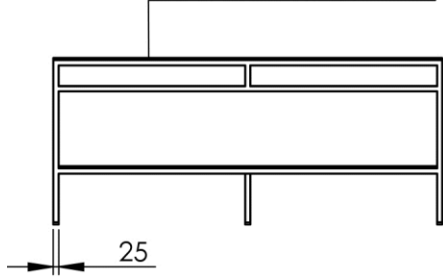

- GB** Vanity unit 180 x 50cm - Finish Matt white & Kos White
- FR** Meuble vasque 180 x 50cm - Finition Blanc mat & Blanc Kos
- DE** Waschtischmöbel 180 x 50cm - Endfertigung Mattweiss & Weiss Kos
- ES** Mueble para lavabo 180 x 50cm - Acabados Blanco mate & Blanco Kos
- RU** Столешница под раковину 180 x 50cm - Конечная обработка Белый матовый & Белый Кос
- NL** Wastafelmeubel 180 x 50cm - Uitvoering Wit mat & Wit Kos

Plateau supérieur à définir :

- Couleur
- Variante vasque(s)

1800 x 500 x 770 mm

70.87 x 19.69 x 30.31 inches

Dimensions (Width x Depth x Height)

Dimensions (Largeur x Profondeur x Hauteur)

Abmessungen (Breite x Tiefe x Höhe)

Dimensiones (Anchura x Profundidad x Altura)

Размеры (Ширина x Глубина x Высота)

Afmetingen (Breedte x Diepte x Hoogte)

Features

- Installation type: To stand
- Drilling plan: To be defined at the order
- Customizable Tray Color: Kos White / Ingo Black / Arizona Beige / London Gray / Commodore Green / Jaipur Red / Antrim Gray / Brome Gray (other finish on request)
- Customizable structure color: Matt black / Matt white / Supreme Gold / Timeless Rust (other finish on request)
- Possibility of installation of basin: Yes
- Possibility of installation of faucets: Yes
- Possibility of installing accessories: Yes
- Surface type: Nanotechnology composite
- Touch type: Silky
- Color type: Deep and intense
- Reflectivity: Low, extremely matte surface
- Waterproof: Yes
- Antistatic: Yes
- Anti-fingerprint: Yes
- Light resistance: Yes
- Mold resistance: Yes
- Impact resistance: Yes
- Scratch and abrasion resistance: Yes
- Resistance to dry heat: Yes
- Resistance to solvents and household products: Yes
- Enhanced antibacterial properties: Yes
- Visible screws: No
- Comes assembled: Yes
- Possibility of wall mounting: Yes
- Wall reinforcement to be provided for installation: No
- Complements: Screws and dowels included