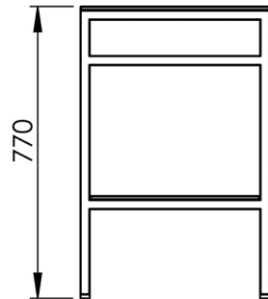

- GB** Vanity unit 90 x 50cm - Finish Matt black & Kos White
- FR** Meuble vasque 90 x 50cm - Finition Noir mat & Blanc Kos
- DE** Waschtischmöbel 90 x 50cm - Endfertigung Mattschwarz & Weiss Kos
- ES** Mueble para lavabo 90 x 50cm - Acabados Negro mate & Blanco Kos
- RU** Столешница под раковину 90 x 50cm - Конечная обработка Матовый черный & Белый Кос
- NL** Wastafelmeubel 90 x 50cm - Uitvoering Zwart mat & Wit Kos

Plateau supérieur à définir :

- Couleur
- Variante vasque(s)

Dimensions (Width x Depth x Height)

Dimensions (Largeur x Profondeur x Hauteur)

Abmessungen (Breite x Tiefe x Höhe)

Dimensiones (Anchura x Profundidad x Altura)

Размеры (Ширина x Глубина x Высота)

Afmetingen (Breedte x Diepte x Hoogte)

900 x 500 x 770 mm

35.43 x 19.69 x 30.31 inches

6.4951kg

Features

- Installation type: To stand
- Drilling plan: To be defined at the order
- Customizable Tray Color: Kos White / Ingo Black / Arizona Beige / London Gray / Commodore Green / Jaipur Red / Antrim Gray / Brome Gray (other finish on request)
- Customizable structure color: Matt black / Matt white / Supreme Gold / Timeless Rust (other finish on request)
- Possibility of installation of basin: Yes
- Possibility of installation of faucets: Yes
- Possibility of installing accessories: Yes
- Surface type: Nanotechnology composite
- Touch type: Silky
- Color type: Deep and intense
- Reflectivity: Low, extremely matte surface
- Waterproof: Yes
- Antistatic: Yes
- Anti-fingerprint: Yes
- Light resistance: Yes
- Mold resistance: Yes
- Impact resistance: Yes
- Scratch and abrasion resistance: Yes
- Resistance to dry heat: Yes
- Resistance to solvents and household products: Yes
- Enhanced antibacterial properties: Yes
- Visible screws: No
- Comes assembled: Yes
- Possibility of wall mounting: Yes
- Wall reinforcement to be provided for installation: No
- Complements: Screws and dowels included