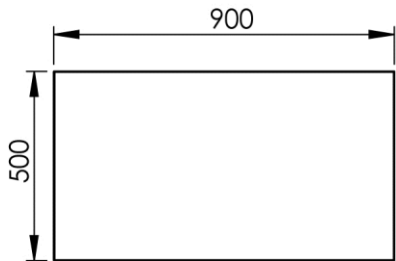

- GB** Vanity unit 90 x 50cm - Finish Matt black & Kos White
- FR** Meuble vasque 90 x 50cm - Finition Noir mat & Blanc Kos
- DE** Waschtischmöbel 90 x 50cm - Endfertigung Mattschwarz & Weiss Kos
- ES** Mueble para lavabo 90 x 50cm - Acabados Negro mate & Blanco Kos
- RU** Столешница под раковину 90 x 50cm - Конечная обработка Матовый черный & Белый Кос
- NL** Wastafelmeubel 90 x 50cm - Uitvoering Zwart mat & Wit Kos

Plateau supérieur à définir :

- Couleur
- Variante vasque(s)

Dimensions (Width x Depth x Height)

Dimensions (Largeur x Profondeur x Hauteur)

Abmessungen (Breite x Tiefe x Höhe)

Dimensiones (Anchura x Profundidad x Altura)

Размеры (Ширина x Глубина x Высота)

Afmetingen (Breedte x Diepte x Hoogte)

900 x 500 x 770 mm

35.43 x 19.69 x 30.31 inches

6.4951kg

Features

- Installation type: To stand
- Drilling plan: To be defined at the order
- Customizable Tray Color: Kos White / Ingo Black / Arizona Beige / London Gray / Commodore Green / Jaipur Red / Antrim Gray / Brome Gray (other finish on request)
- Customizable structure color: Matt black / Matt white / Supreme Gold / Timeless Rust (other finish on request)
- Possibility of installation of basin: Yes
- Possibility of installation of faucets: Yes
- Possibility of installing accessories: Yes
- Surface type: Nanotechnology composite
- Touch type: Silky
- Color type: Deep and intense
- Reflectivity: Low, extremely matte surface
- Waterproof: Yes
- Antistatic: Yes
- Anti-fingerprint: Yes
- Light resistance: Yes
- Mold resistance: Yes
- Impact resistance: Yes
- Scratch and abrasion resistance: Yes
- Resistance to dry heat: Yes
- Resistance to solvents and household products: Yes
- Enhanced antibacterial properties: Yes
- Visible screws: No
- Comes assembled: Yes
- Possibility of wall mounting: Yes
- Wall reinforcement to be provided for installation: No
- Complements: Screws and dowels included