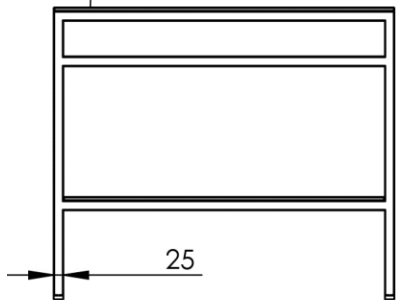

- GB** Vanity unit 90 x 50cm - Finish Matt black & Kos White
- FR** Meuble vasque 90 x 50cm - Finition Noir mat & Blanc Kos
- DE** Waschtischmöbel 90 x 50cm - Endfertigung Mattschwarz & Weiss Kos
- ES** Mueble para lavabo 90 x 50cm - Acabados Negro mate & Blanco Kos
- RU** Столешница под раковину 90 x 50cm - Конечная обработка Матовый черный & Белый Кос
- NL** Wastafelmeubel 90 x 50cm - Uitvoering Zwart mat & Wit Kos

Plateau supérieur à définir :

- Couleur
- Variante vasque(s)

Dimensions (Width x Depth x Height)

Dimensions (Largeur x Profondeur x Hauteur)

Abmessungen (Breite x Tiefe x Höhe)

Dimensiones (Anchura x Profundidad x Altura)

Размеры (Ширина x Глубина x Высота)

Afmetingen (Breedte x Diepte x Hoogte)

900 x 500 x 770 mm

35.43 x 19.69 x 30.31 inches

6.4951kg

Features

- Installation type: To stand
- Drilling plan: To be defined at the order
- Customizable Tray Color: Kos White / Ingo Black / Arizona Beige / London Gray / Commodore Green / Jaipur Red / Antrim Gray / Brome Gray (other finish on request)
- Customizable structure color: Matt black / Matt white / Supreme Gold / Timeless Rust (other finish on request)
- Possibility of installation of basin: Yes
- Possibility of installation of faucets: Yes
- Possibility of installing accessories: Yes
- Surface type: Nanotechnology composite
- Touch type: Silky
- Color type: Deep and intense
- Reflectivity: Low, extremely matte surface
- Waterproof: Yes
- Antistatic: Yes
- Anti-fingerprint: Yes
- Light resistance: Yes
- Mold resistance: Yes
- Impact resistance: Yes
- Scratch and abrasion resistance: Yes
- Resistance to dry heat: Yes
- Resistance to solvents and household products: Yes
- Enhanced antibacterial properties: Yes
- Visible screws: No
- Comes assembled: Yes
- Possibility of wall mounting: Yes
- Wall reinforcement to be provided for installation: No
- Complements: Screws and dowels included